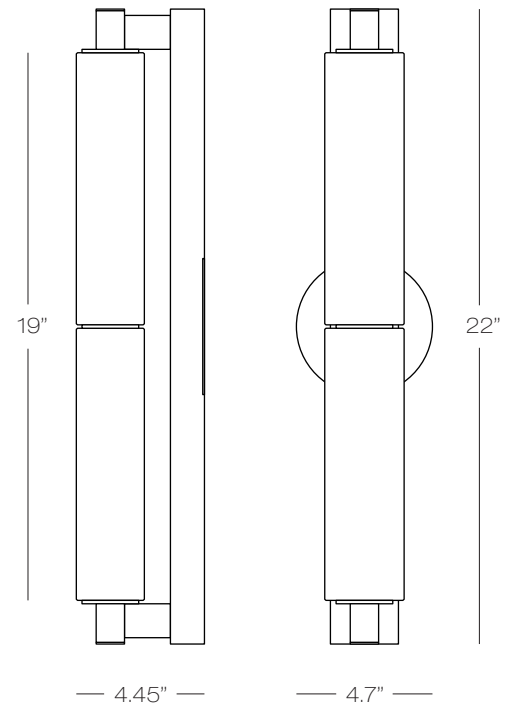

## Vision Crystal Wall Sconce

Smoke crystal wall sconce in Polished Chrome metal finish.

120V Input Voltage.

4.7" Ø Round Backplate.

Dimmable.

Model  
WS800

Color	Finish	Lamp
<b>SM</b>	<b>PC</b>	<b>LED</b>
SM smoke	PC polished chrome	LED LED 24W, 90 CRI, 3000K, Dimmable

Wall Projection 4.45"